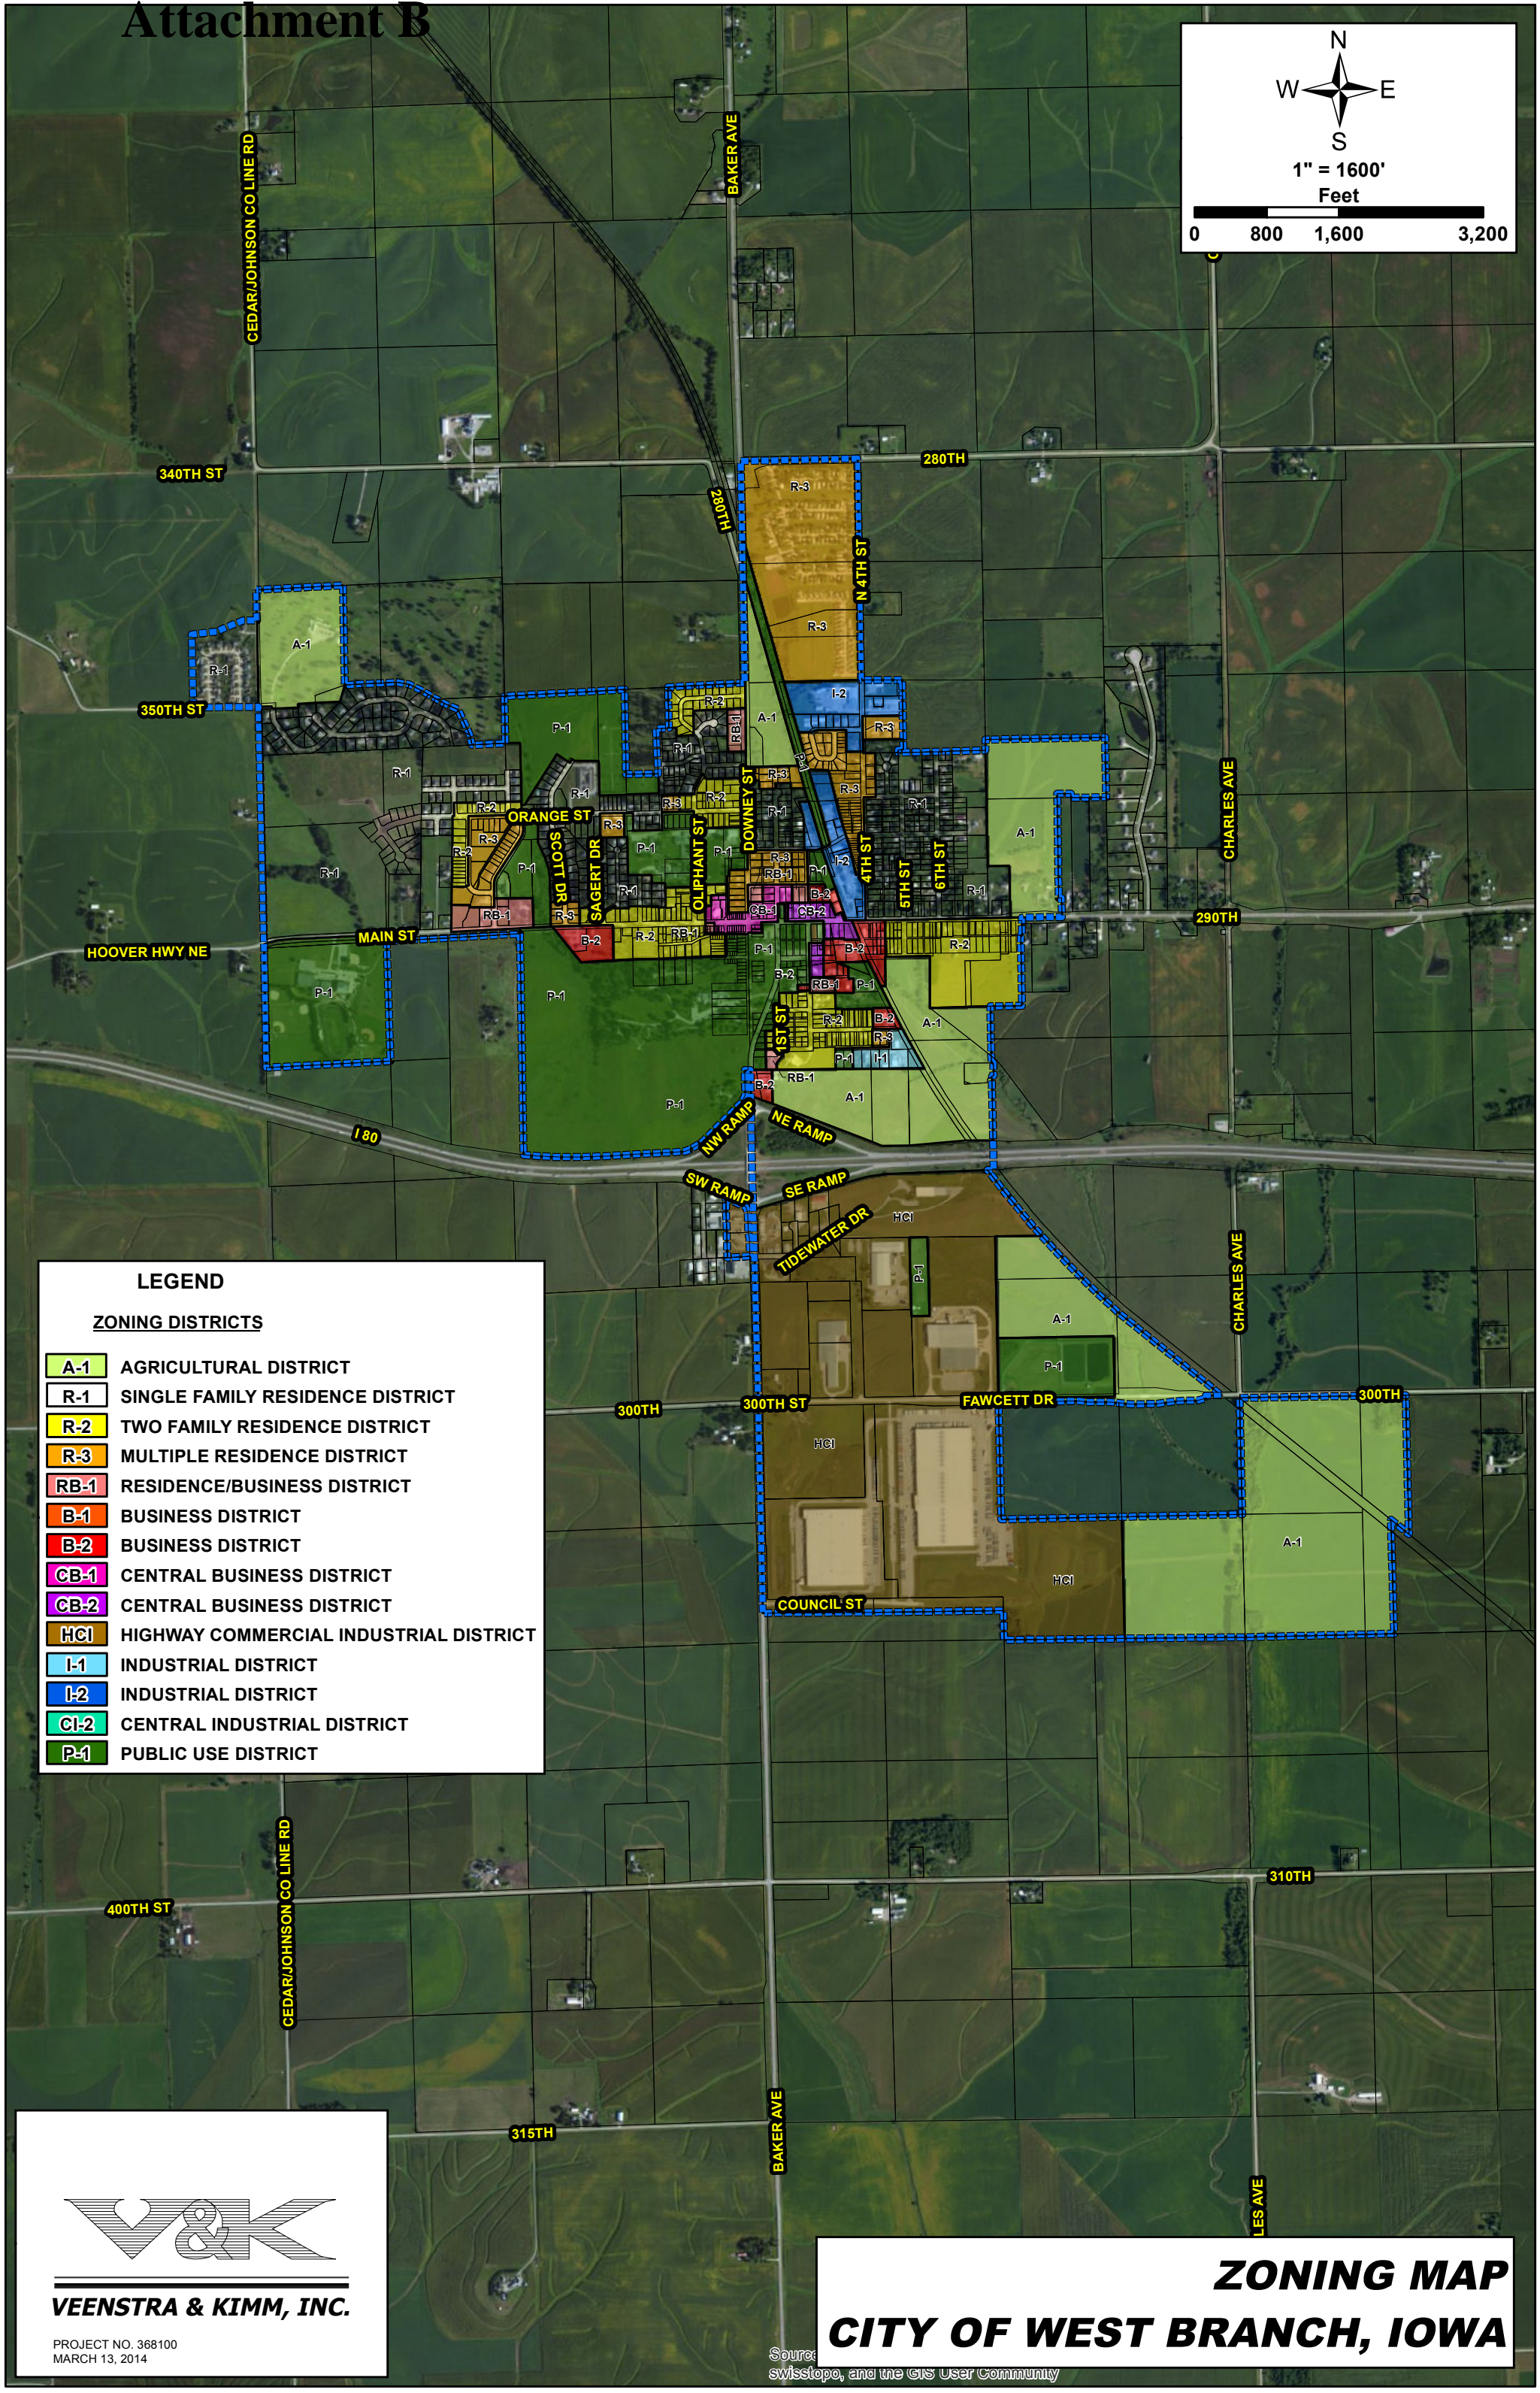

Attachment B

LEGEND	
ZONING DISTRICTS	
A-1	AGRICULTURAL DISTRICT
R-1	SINGLE FAMILY RESIDENCE DISTRICT
R-2	TWO FAMILY RESIDENCE DISTRICT
R-3	MULTIPLE RESIDENCE DISTRICT
RB-1	RESIDENCE/BUSINESS DISTRICT
B-1	BUSINESS DISTRICT
B-2	BUSINESS DISTRICT
CB-1	CENTRAL BUSINESS DISTRICT
CB-2	CENTRAL BUSINESS DISTRICT
HCI	HIGHWAY COMMERCIAL INDUSTRIAL DISTRICT
I-1	INDUSTRIAL DISTRICT
I-2	INDUSTRIAL DISTRICT
CI-2	CENTRAL INDUSTRIAL DISTRICT
P-1	PUBLIC USE DISTRICT

VEENSTRA & KIMM, INC.

PROJECT NO. 368100
MARCH 13, 2014

ZONING MAP CITY OF WEST BRANCH, IOWA

Source: swisstopo, and the GIS User Community